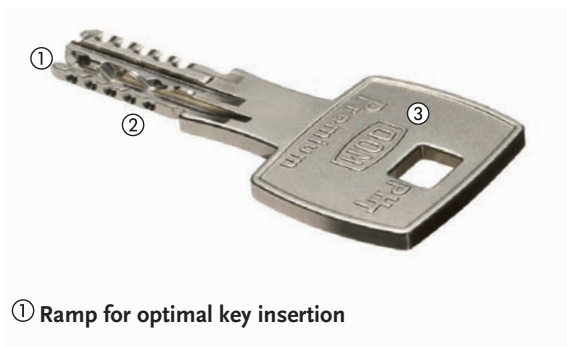

DOM Premium HT (PHT)

DOM SICHERHEITSTECHNIK

DOM PHT

The special thing about the DOM PHT is the comfortable reversible key. This locking system has a key copy protection thanks to a new patent until 2024. The system will be available at the end of 2010 in different cylinder types and can be configured according to the customers needs.

① Ramp for optimal key insertion

② Complex coding in the key impedes the fabrication of a key copy

③ Key made from nickel silver corrosion-free and low-wear

DOM security level

Application areas

Indoor or outdoor automats, depending on configuration